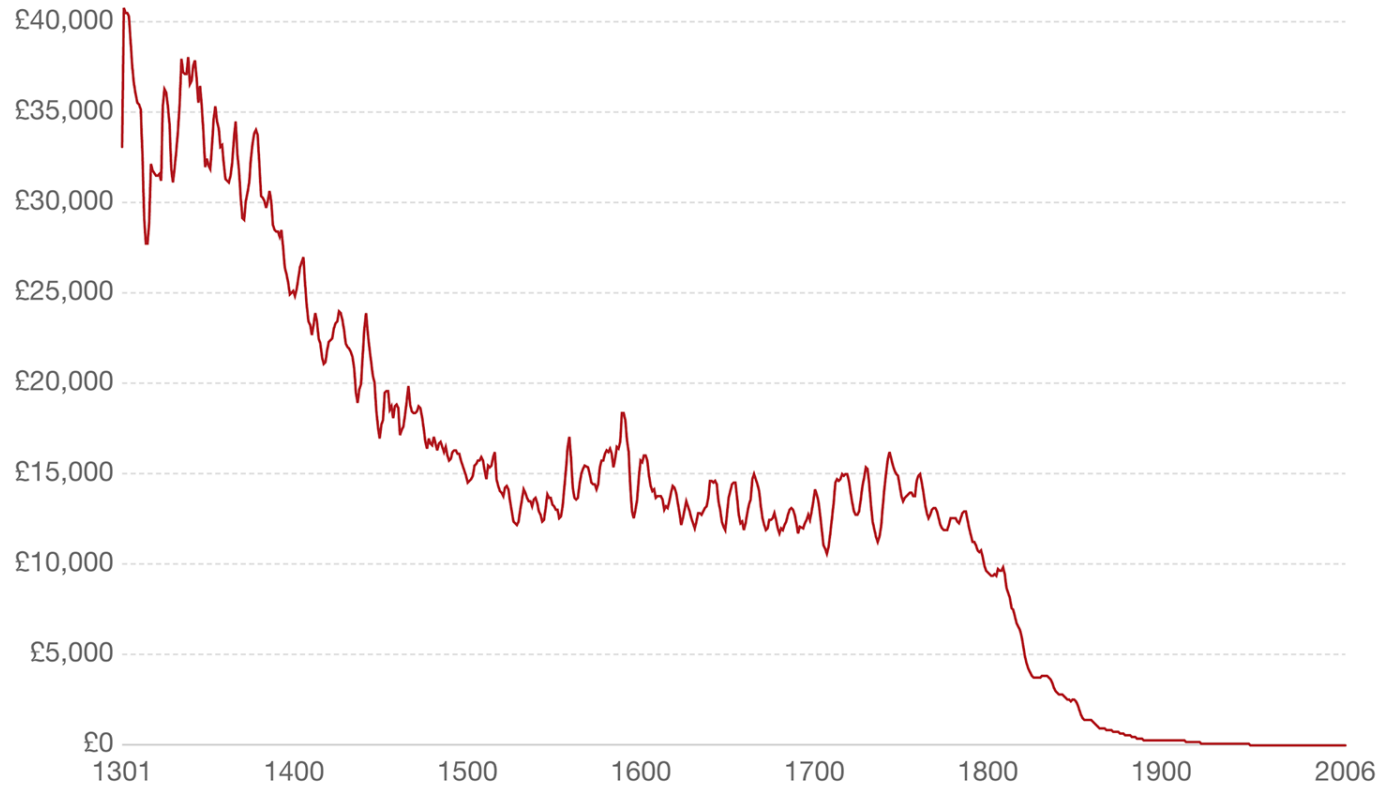

# The cost for lighting per million lumen hours in the uk in british pound