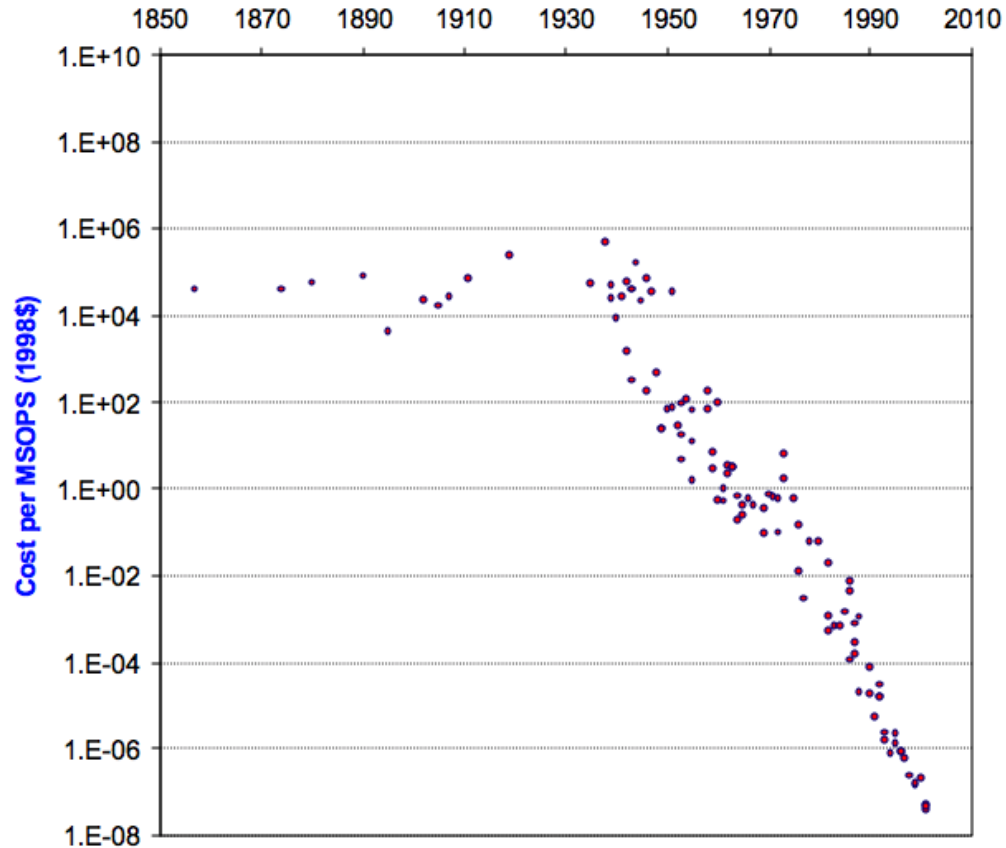

The cost of computing power per million standard operations per sec